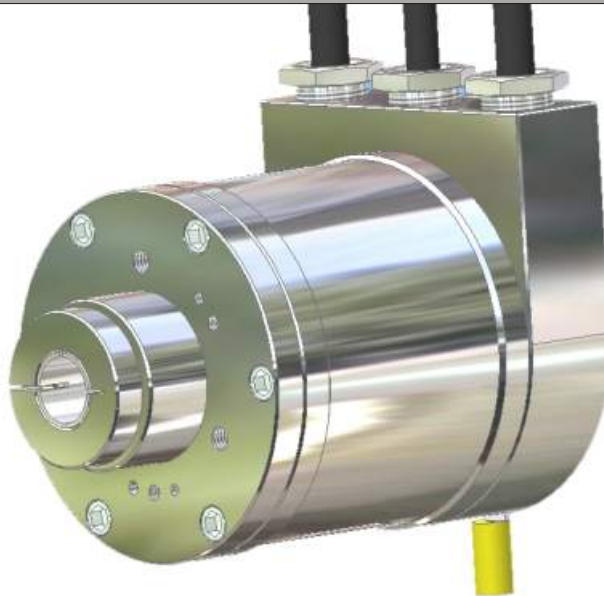

Explosion Proof Absolute Encoders

Hollow shaft

Construction options:

Stainless Steel housing, Hollow Shaft, Shaft. Side or Back cable takeout.
Cable takeout: Standard or Cable Protection with hydraulic hose.

For other options view the "Models and Version, Ordering Description"
for each type: SSI - Profibus - Canopen - Devicenet

Mechanical Dimensions